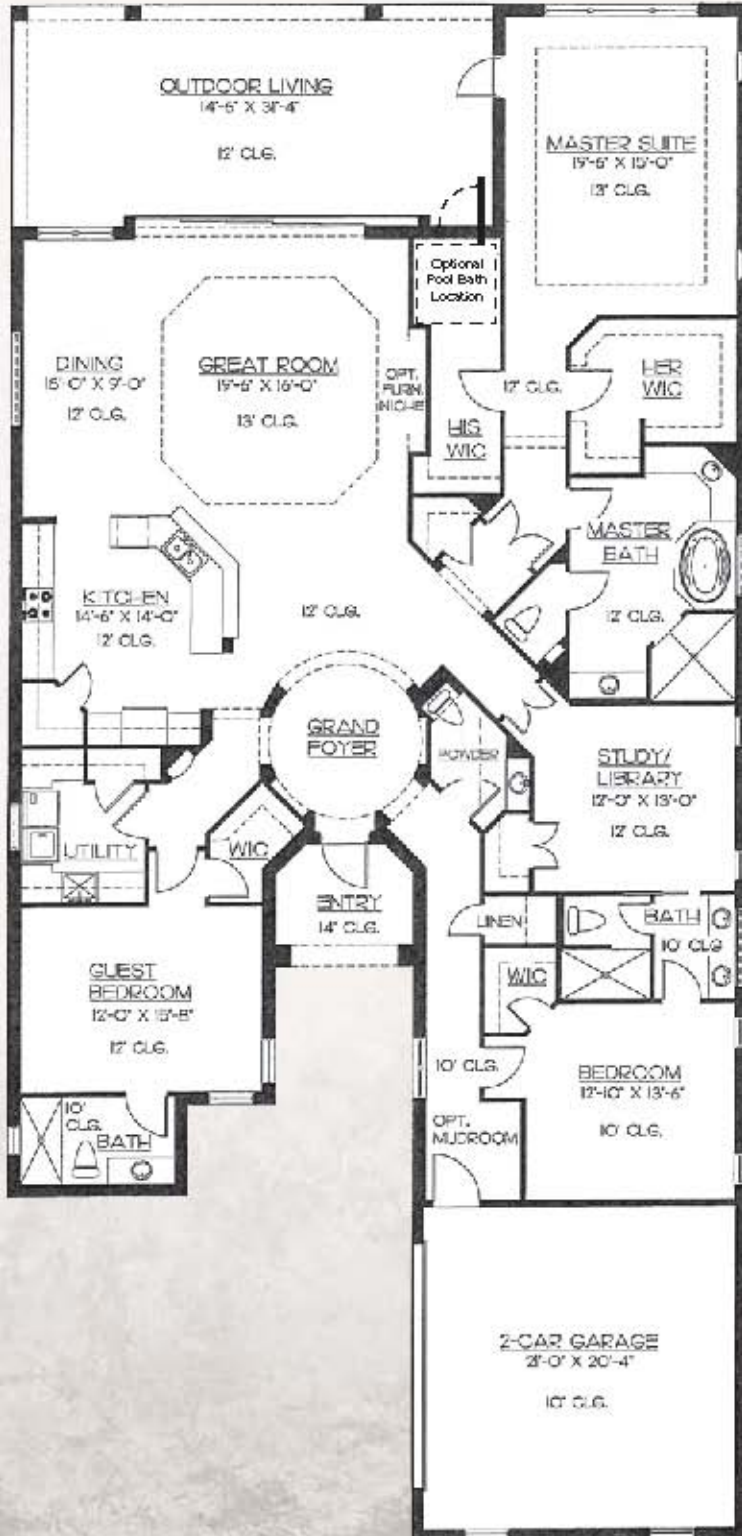

Optional  
Pool  
Bath

*Bella*

**3 BEDROOM, STUDY,  
3 BATH, GREAT ROOM  
(OPTIONAL POOL BATH)**

A/C Living Area	3,100 Sq. Ft.
Garage Area	469 Sq. Ft.
Covered Area	454 Sq. Ft.
<b>TOTAL AREA</b>	<b>4,023 Sq. Ft.</b>

Dimensions and square footage totals are approximate and subject to change.